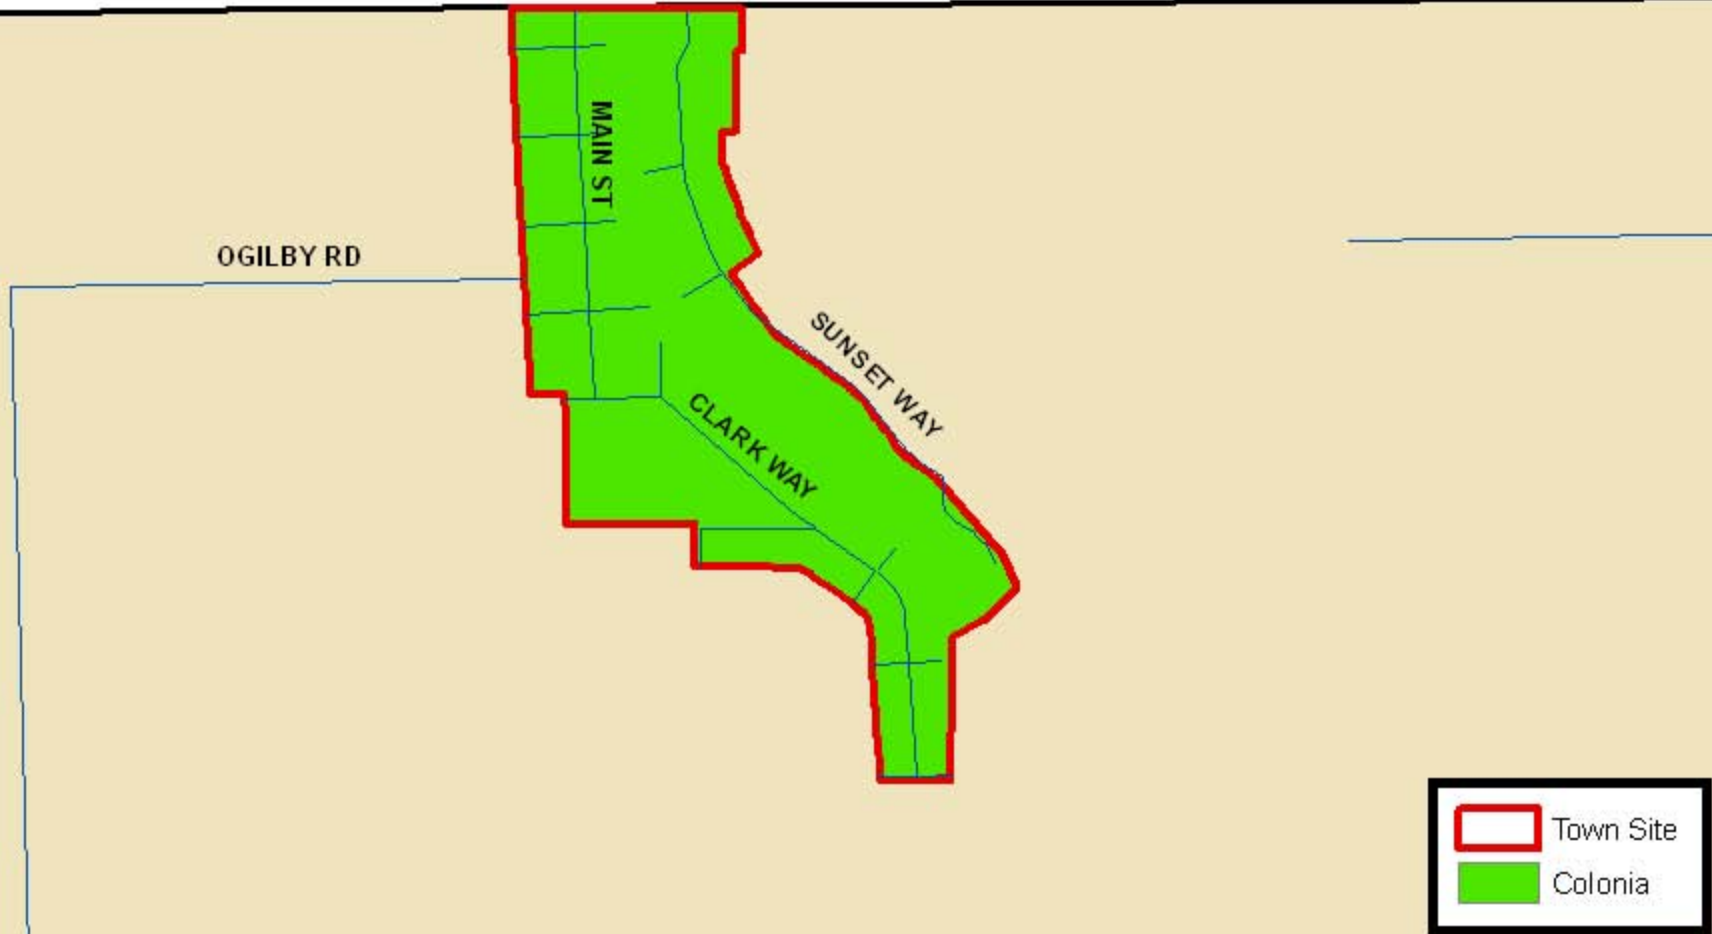

RIVERSIDE COUNTY

Source: IMPERIAL COUNTY ASSESSOR'S OFFICE, I.C. PLANNING AND DEVELOPMENT SERVICES, DN

**PLANNING & DEVELOPMENT
SERVICES DEPARTMENT**

801 MAIN ST., EL CENTRO, CA 92243
(760) 482-4236 FAX: (760) 353-8338

PALO VERDE COLONIA